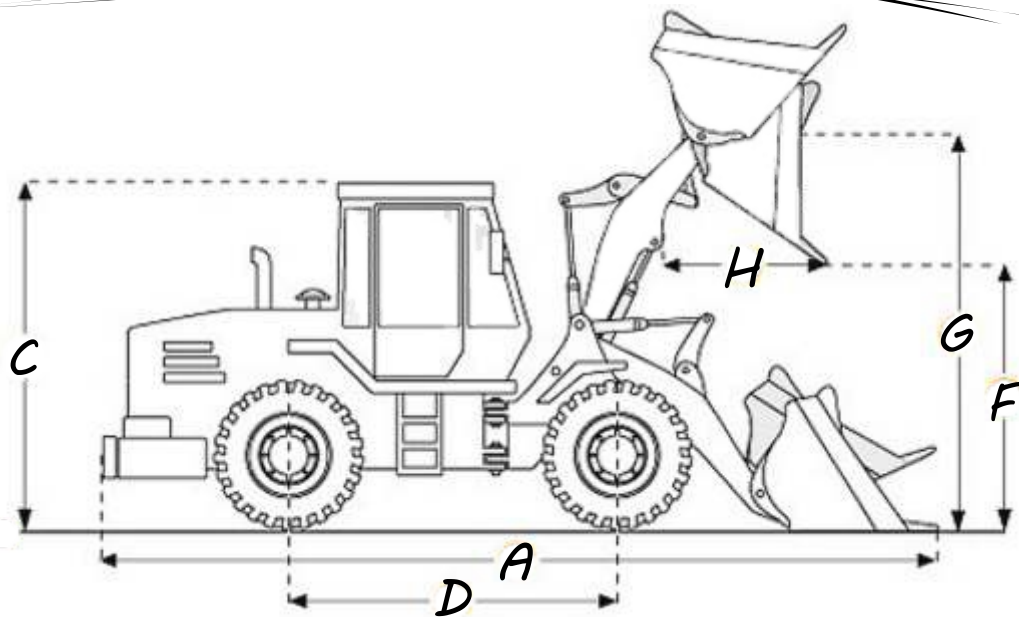

Dimensions (mm):

Overall Length	4200mm
Overall Width	1585mm
Overall Height	2460mm

Key Features

Rated Load: 0.8ton • Engine Type: ZN3900
Rated Power: 25kW • Operating Weight: 2500kg

Quality without compromise

Wuhlf Mini Front-end Loader

Technical Data:

A	Overall Length	4200mm
B	Overall Width	1585mm
C	Overall Height	2460mm
D	Wheel Base	1790mm
E	Min Ground Clearance	240mm
F	Max Dumping Clearance	2100mm
G	Max Dumping Height	2600mm
H	Dumping Reach	1200mm

<i>Specifications</i>	Bucket Capacity	0.5m ³ Heaped
	Rated Load	800 kg
	Max Climbing Gradient	30°
	Min Turn Radius	4950mm
<i>Traveling Speed</i>	Low Gear	0 - 6 km/h
	High Gear	0 - 12 km/h
	Reverse Low	0 - 6 km/h
	Reverse High	0 - 12 km/h
<i>Engine</i>	Rated Power	25kw
	Rated Speed	2400rpm
	Model	ZN3900
<i>Tyres</i>	Standard Size	8.25-16
	Front Pressure	3BAR
	Pressure	3BAR
<i>Tank Capacities</i>	Fuel Tank	70 ℓ
	Hydraulic Oil Tank	70 ℓ
	Engine Oil	10 ℓ
	Gear Box	10 ℓ
<i>Transmission</i>	Type	Torque Converter Powershift
	<i>Articulation</i>	Type
Steering angle		35°
<i>Working Hydraulics</i>	System Type	Open Mode Controlling
	Working System Pressure	16mpa